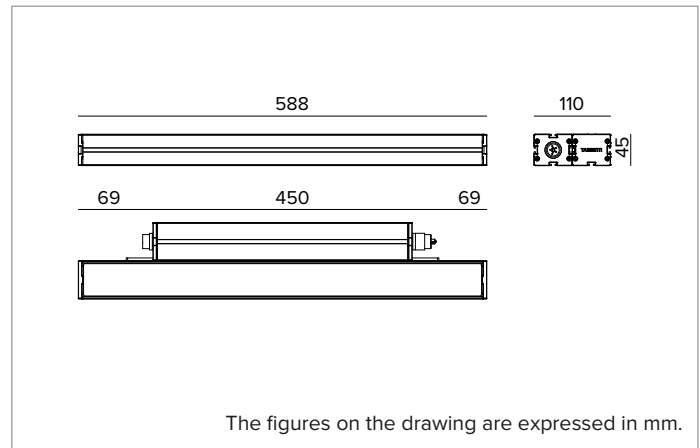

E0552FFL830ELBA | JEDI NOVA 55 Projector Side Box

Adjustable linear LED projector

	3000K	H(m)	D(m)	Emax(lx)
	Ra80		27°	
	Fixture Power	35W	1	0.47
	Source Flux	4548lm	2	0.95
	Fixture Flux	2219lm	3	1.42
	Efficacy	63lm/W	4	1.89
TS2133	Imax=1789cd/klm	Imax	8137cd	5
			2.37	325

Colour and finish: Black anodized

Dimensions: L=588mm

Weight: 3.2Kg

Version: Comfort

Degree of protection: IP66,IP67,IP68,IP69

Mechanical Resistance: IK07

ELECTRICAL CHARACTERISTICS

Integrated driver available in the ON-OFF version (positioned laterally to the optical body). Supplied with through-wiring with longitudinal sealing IN/OUT panel connectors (the sealing limits the risk of humidity raising towards the driver/optical body). Luminaire compliant with EN 60598-2-22 for power supply from a centralised emergency system CPSS (Central Power Supply System), not incorporated in the luminaire - high risk areas excluded. The default power and flux are 100% in AC and 100% in DC.